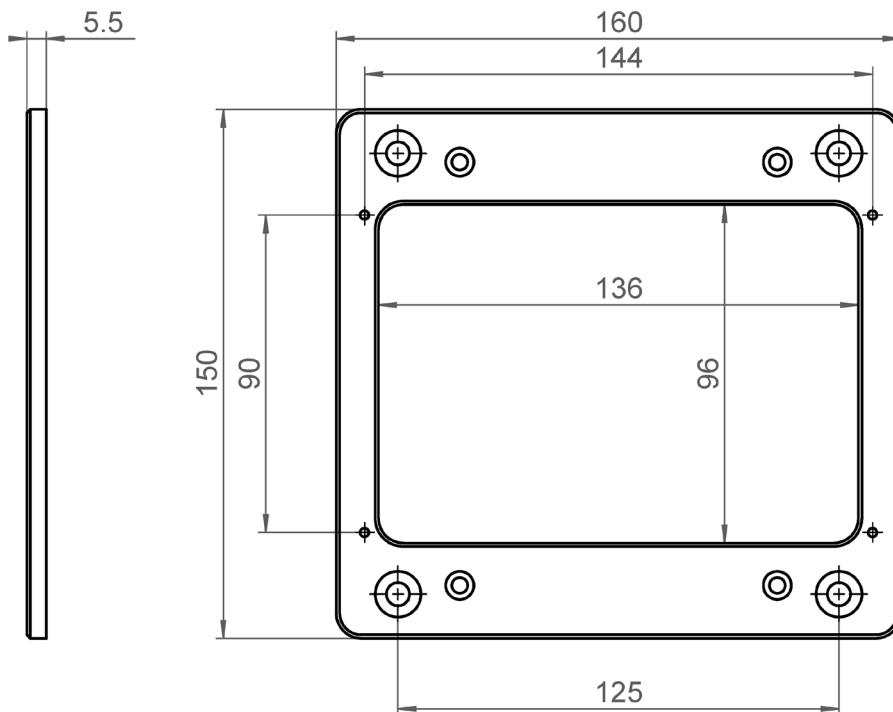

P-736.AP1 Adapter Plate

For Mounting P-736.ZRx Plnano® Z Piezo Scanners onto M-545 XY Stages

P-736.AP1

Drawings / Images

P-736.AP1, dimensions in mm

Ordering Information

P-736.AP1

Adapter plate for mounting P-736.ZRx Plnano® Z piezo scanners onto M-545 XY stages