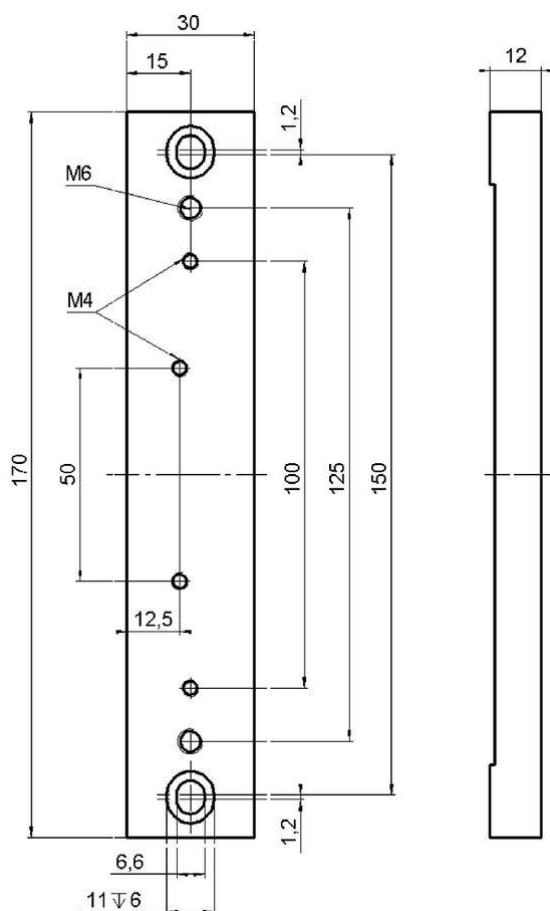

Set of Two

FOR MOUNTING M-405, M-410 AND M-415 STAGES ON HONEYCOMB TABLE TOPS ETC.

M-490.MS

± (Metric and imperial)

Order Information

M-490.MS

Set of Two for Mounting M-405, M-410 and M-415 Stages on Honeycomb Table Tops etc. (Metric and Imperial)
Ask about custom designs!

Related Products

[M-405 • M-410 • M-415 Precision Translation Stage](#)

[M-406 Precision Linear Stage](#)